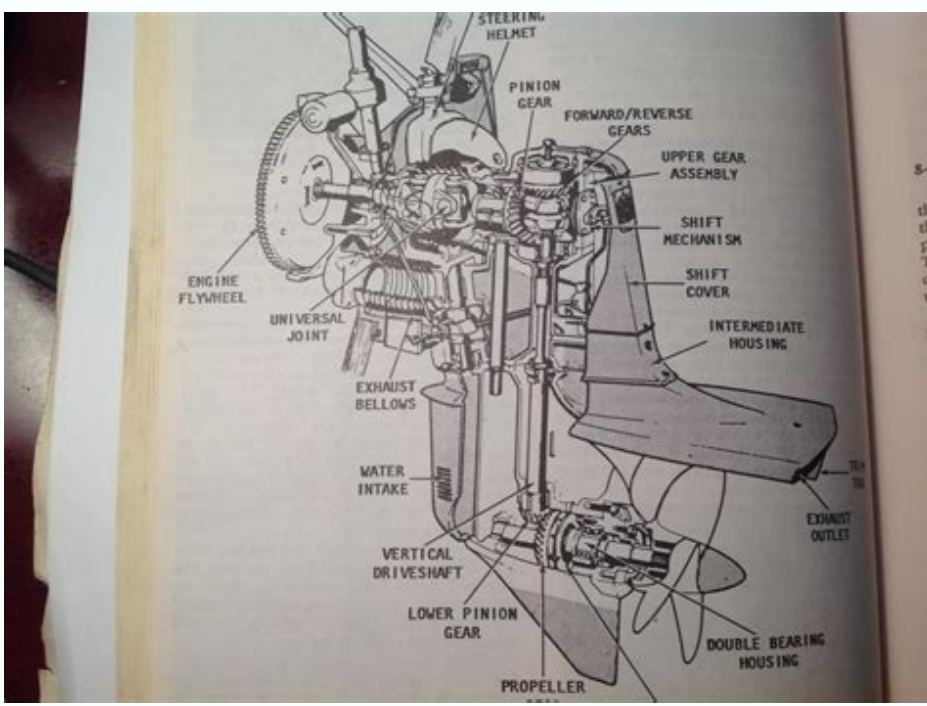

I'm not robot  reCAPTCHA

Continue

AQ 270

Upper housing
 Oil fill location
 Intermediate housing
 I.D. # PZ nr. 270xxxx

Oil: 38855838-3
 API SE, SAE 30
 Qty: 2.32 qts (2.2 liters)

Ratio:
 B = 1.61:1
 C = 1.89:1
 D = 2.15:1